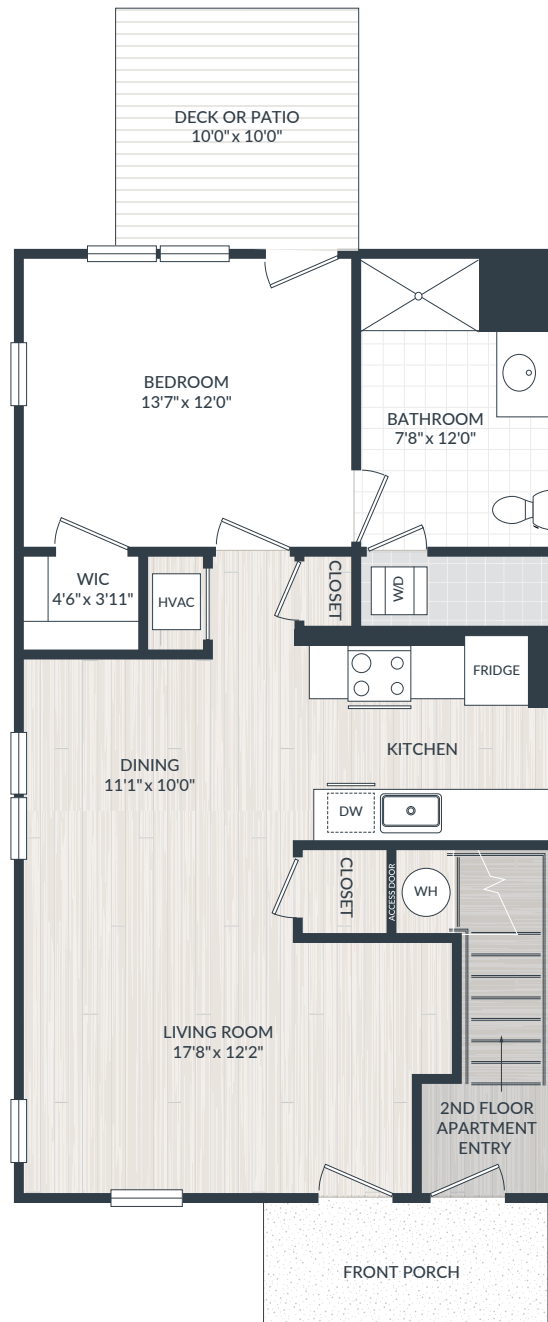

320 Henley Drive
Exton, PA 19301
484.346.0496
LiveSummerhill.com

WILLOW

FIRST FLOOR APARTMENT

1 BEDROOM /1 BATH

910 SF

RESIDENCE _____

RENT _____

AVAILABILITY _____

LEASE TERM _____

Floor plans are artist's renderings for illustration purposes only field conditions may vary. All dimensions and square footages are approximate.